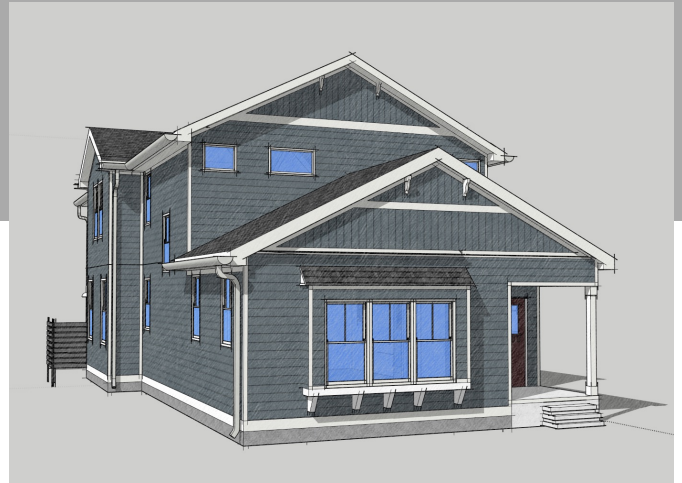

THE COTTAGES ON EAST THE MIDLAND

2600 SQ FT 4 BED/2.5 BATH

Beautifully finished at \$450,000
Main floor Master Bedroom
2 car Attached Garage
Bonus Room, lots of Storage
Walkable Community

NORTH RIDGE CONSTRUCTION