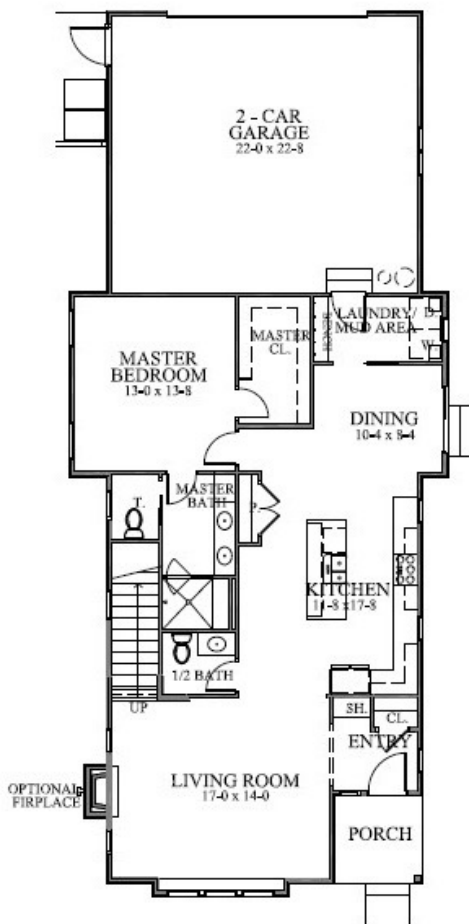

THE COTTAGES ON EAST THE MIDLAND

2600 SQ FT 4 BED/2.5 BATH

Beautifully finished at \$450,000
Main floor Master Bedroom
2 car Attached Garage
Bonus Room, lots of Storage
Walkable Community

NORTH RIDGE CONSTRUCTION